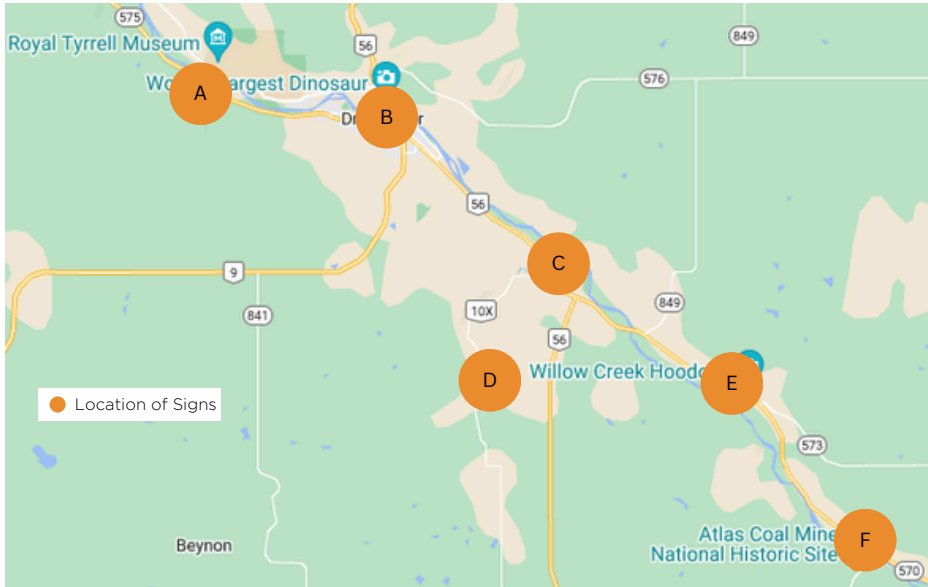

#DESTINATION
Drumheller

Update to Brown Tourism Signs

Example - Previous Signage